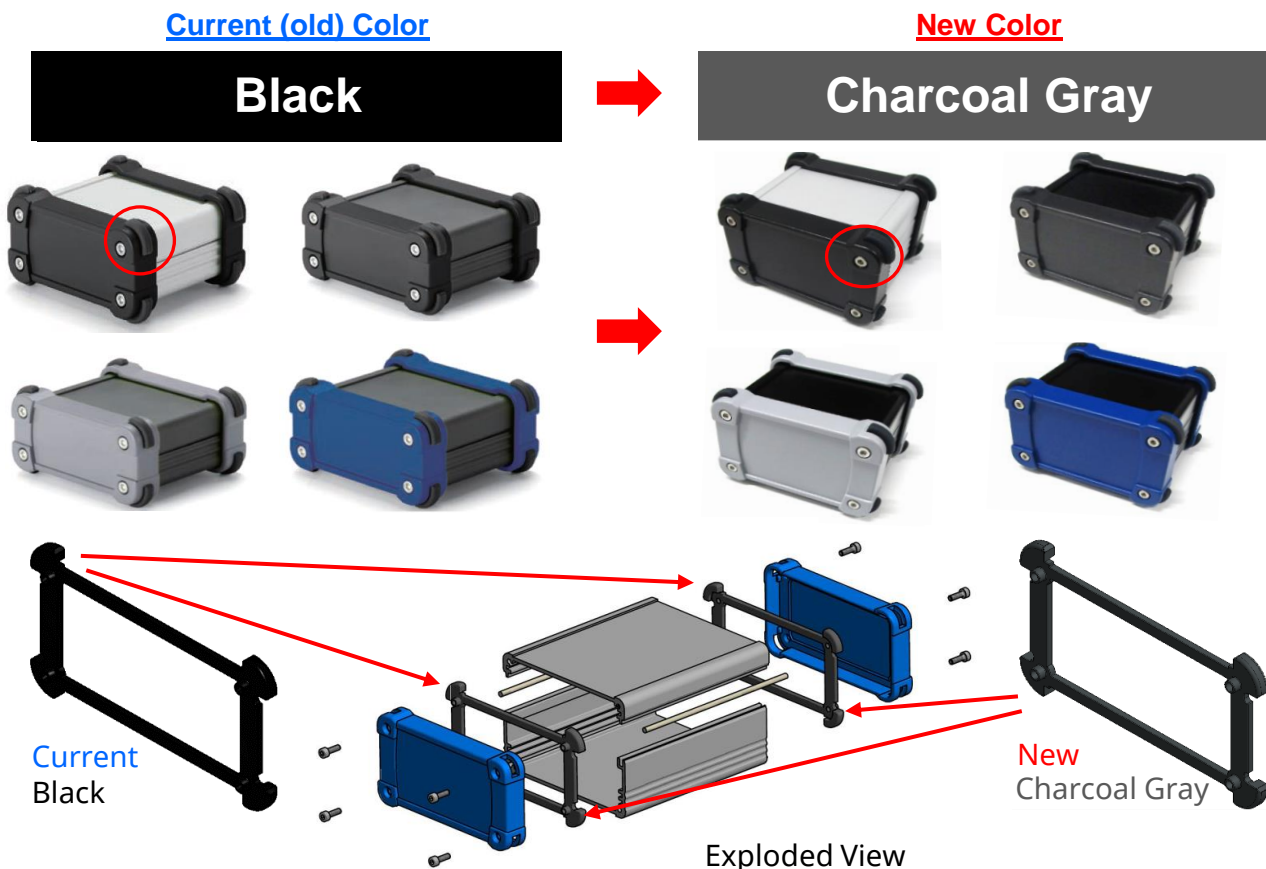

## EXW·EXWS series - Changes to Gasket Color

■ Changes : Gasket color ONLY

■ Affected series : EXW, EXWS

Affected Product no.			
EXW15-8-11BB	EXW15-8-15BB	EXW15-8-20BB	EXWS151-81-●●BB
EXW15-8-11BG	EXW15-8-15BG	EXW15-8-20BG	EXWS151-81-●●BG
EXW15-8-11BN	EXW15-8-15BN	EXW15-8-20BN	EXWS151-81-●●BN
EXW15-8-11SB	EXW15-8-15BN	EXW15-8-20SB	EXWS151-81-●●SB

※ ●● = D length value

■ Details

- Functionality: No changes to functionality, size or dimensions.
- Purpose: To ensure consistent quality throughout via streamlined supply chain and materials.
- Period: Once current inventory has been depleted.
- Series / Model: No changes to both Series, and Part numbering.